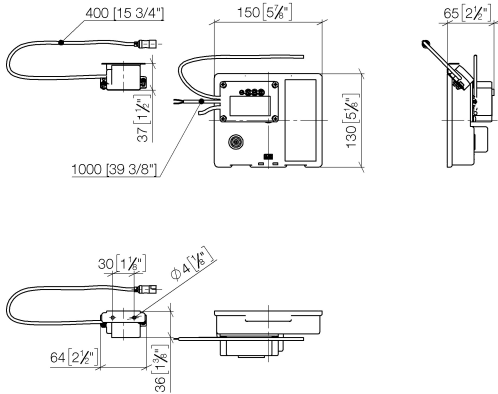

35 743 970 90

- min. recess depth 90 mm
- max. recess depth 125 mm

Recommended miscellaneous

Extension for Touchfree 500 mm - 12 765 970 90

SYMETRICS eSET Touchfree Basin mixer without pop-up waste without temperature setting - Chrome

ST 010 203 0740
mm [inches]

Certificates

LGA_29120.	WRAS_1906116.	IAPMO_EGS.	CE000001_eSet_Tou chfree_20171206_D E_signed.	CE000002_eSet_Tou chfree_20171206_E N_signed.
LGA_29119.				

SYMETRICS eSET Touchfree Basin mixer without pop-up waste without temperature setting - Chrome

SYMETRICS eSET Touchfree Basin mixer without pop-up waste without temperature setting - Chrome

ST 010 203 0740

- 125mm projection
- fixed spout
- rectangular, air-enriched flow
- hole diameter 37 mm
- 1/2" connection
- plug-link mounting
- max. flow 5 l/min
- lead-free

The mounting height from the top edge of the basin to the centre of the connection should be at least 125 mm. The front edge of the spout should be at least 20 mm in front of the back edge of the sink.