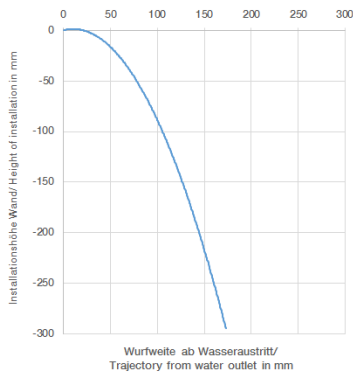

ST 010 203 0740
mm [inches]

Flow rate chart

SYMETRICS eSET Touchfree Basin mixer without pop-up waste without temperature setting - Chrome

ST 010 203 0740

Trajectory diagram

SYMETRICS eSET Touchfree Basin mixer without pop-up waste without temperature setting - Chrome

ST 010 203 0740

Spare parts list

No.	Item Number	Name	Quantity used	Delivery time
1	90 24 03 108 00 90	nipple set	1	2
2	90 31 11 004 00 90	pin	1	2
3	90 29 03 067 00 90	aerator	1	2