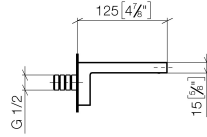

SYMETRICS eSET Touchfree Basin mixer without pop-up waste without temperature setting - Chrome

ST 010 203 0740

- 125mm projection
- fixed spout
- rectangular, air-enriched flow
- hole diameter 37 mm
- 1/2" connection
- plug-link mounting
- max. flow 5 l/min
- lead-free

The mounting height from the top edge of the basin to the centre of the connection should be at least 125 mm. The front edge of the spout should be at least 20 mm in front of the back edge of the sink.

For Touchfree control please order eSet Touchfree WITH or WITHOUT temperature adjustment

Recommended miscellaneous

Concealed wall elbow -

- max. recess depth 163 mm
- min. recess depth 90 mm

35 085 970 90

ST 010 203 0740
mm [inches]

Flow rate chart

SYMETRICS eSET Touchfree Basin mixer without pop-up waste without temperature setting - Chrome

ST 010 203 0740

Trajectory diagram

SYMETRICS eSET Touchfree Basin mixer without pop-up waste without temperature setting - Chrome