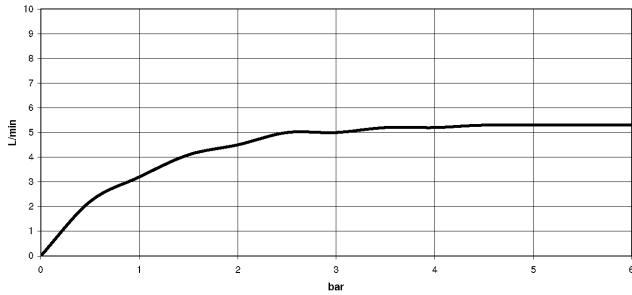

SYMETRICS eSET Touchfree Basin mixer without pop-up waste without temperature setting - Chrome

ST 010 203 0740

SYMETRICS eSET Touchfree Basin mixer without pop-up waste without temperature setting - Chrome

ST 010 203 0740
mm [inches]

Flow rate chart

SYMETRICS eSET Touchfree Basin mixer without pop-up waste without temperature setting - Chrome

ST 010 203 0740

Trajectory diagram

SYMETRICS eSET Touchfree Basin mixer without pop-up waste without temperature setting - Chrome